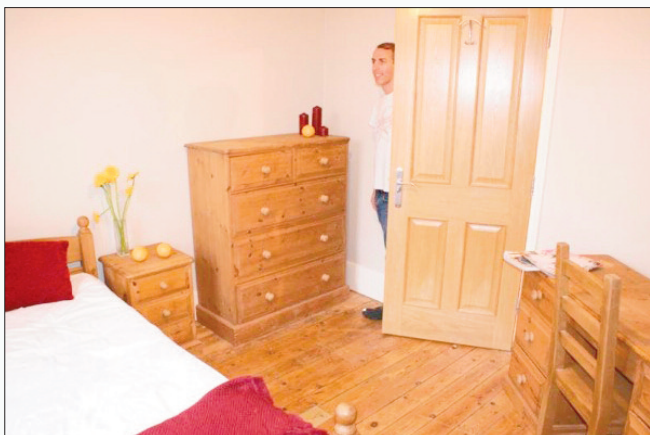

Park Mansions, Lawn Lane, London, SW8 1TP

**RAINBOW CAPITAL
PROPERTY**

Sharing London since 1995

To arrange a viewing:

Email: andy@rainbowcapital.co.uk

Text: 07399 269185

See our full portfolio:

www.rainbowcapital.co.uk